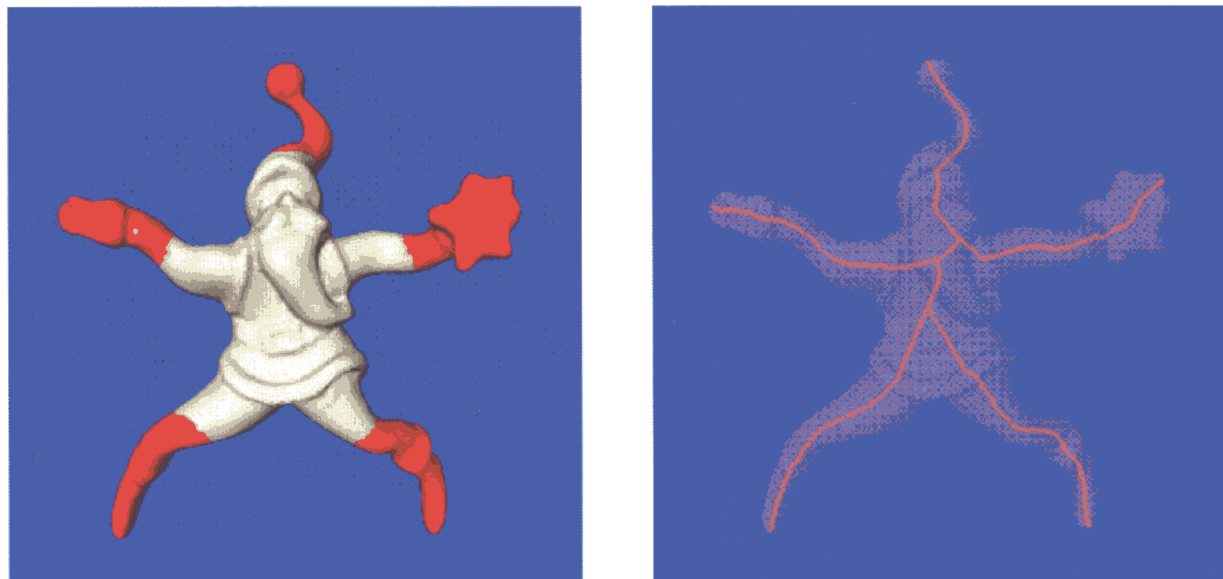

Color plate1. Curvature estimation on the dragon and skeleton construction.

Color plate 2. Curvature estimation on Santa Klaus and skeleton construction.